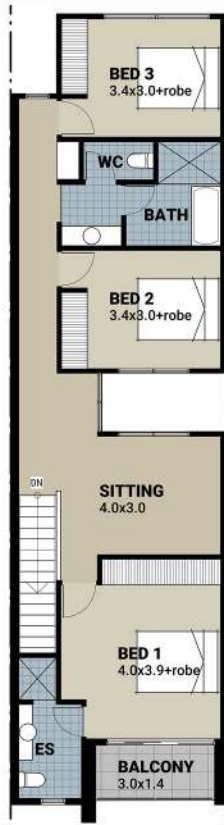

LOWER FLOOR PLAN

UPPER FLOOR PLAN

Areas (m²)

Lower Living	68
Upper Living	98
Garage	21
Porch	4
Balcony	5
Alfresco	14
Total	210

5.5m wide